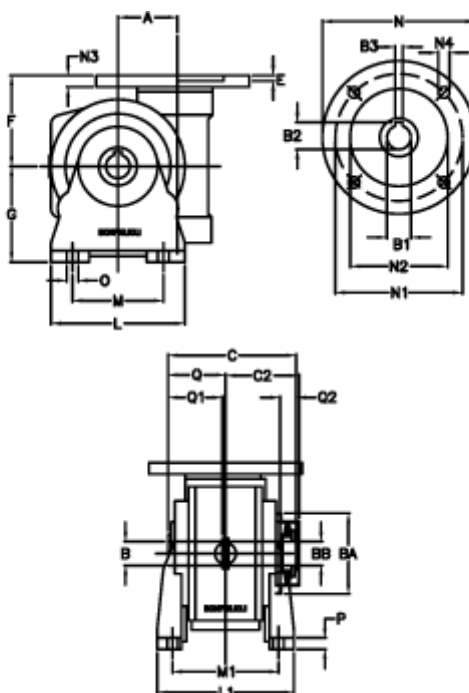

Article number: 390204902433316  
 Description: Worm Gear with Torque Limiter  
 VF 49-L1-V-24 P80B14

## Measures

a	= 49.50	C2	= 63,5	M1	= 98.5	Q	= 51.0
B	= 25	Description	= VF 49V-xx-80B14	N	= 120	Q1	= 41
B1 E7	= 19	E	= 3.0	N1	= 100	Q2	= 15
B2	= 21.8	F	= 70	N2	= 80		
B3 H9	= 6	g	= 82	N3	= 10.0		
BA	= 63	L	= 110	N4	= 7		
BB H7	= 14	L1	= 124.0	O	= 8.5		
C	= 105	m	= 63	P	= 12		